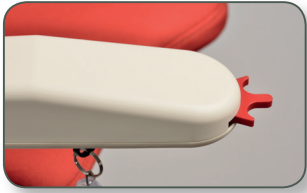

Joystick
Total control at your fingertips.

Security Lock
Prevent unauthorised use of the lift.

Slimline Standard Seat
Simple, compact, comfortable.

Lever Linked Swivel
Turns the user at the top of the stairs.

Digital Carriage Display
Easy to read, real-time diagnostics.

Lap Safety Belt
Additional safety when lift is in operation.

Manual Footrest with Safety Edge
Brings chair to a stop if staircase is obstructed.

Rail Angle
25° - 55°

Weight Limit
120kg (19st)

HORIZONPLUS with ERGO Seat

The Horizon Plus ERGO seat is one of the most advanced stairlift chairs available. The ERGO comes with fully adjustable arms, seat pad and back to suit any user and comes with a wealth of built-in features. Upholstery is available in a range of colours - ask your dealer for details.