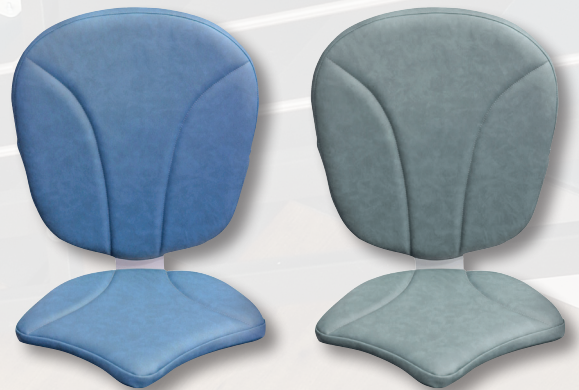

HORIZON PLUS

ERGO Colour Options

ISO9001 FM92496